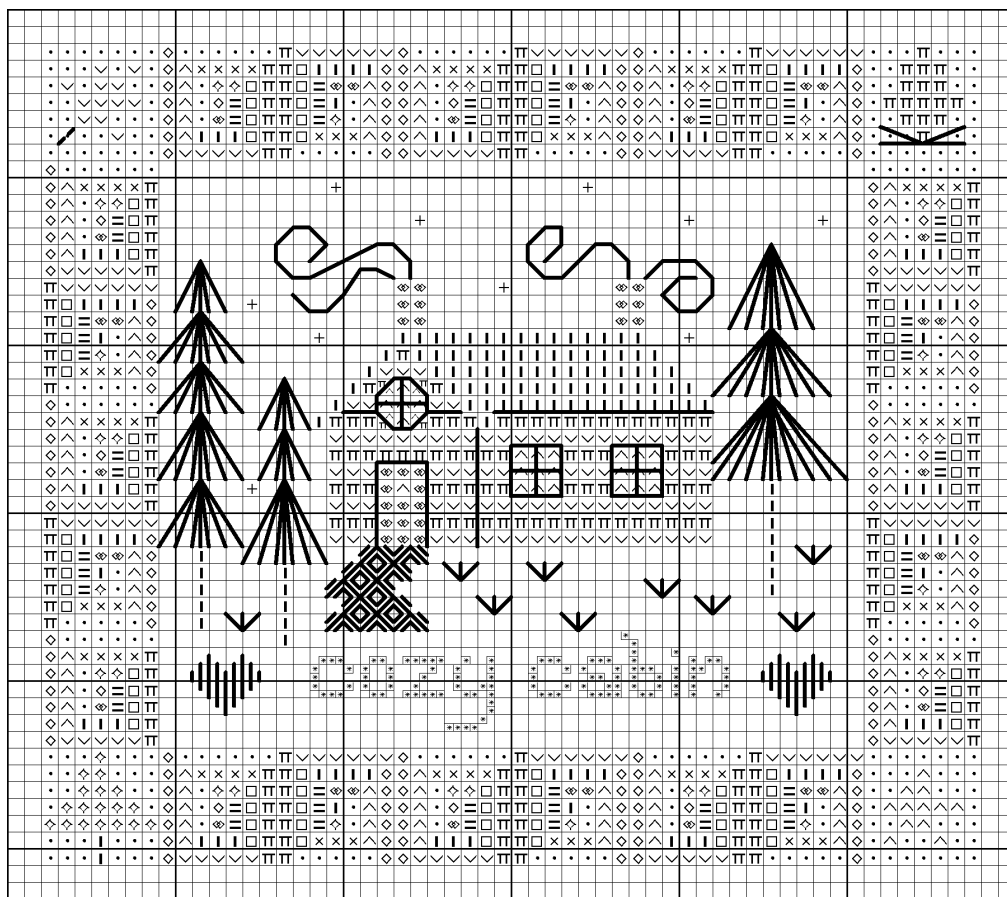

Cozy Cabin

Symbol	DMC floss
⊗	221
◇	224
	317
π	435
∨	437
+	676
∧	739
□	895
=	930
×	932
!	938
◇	3363
*	3740
•	3865

Fabric: Wichelt 32ct. Antique Tan Linen
 Design Size: 3 1/2" X 3"
 Design Count: 56 X 49

The smoke coming out of the chimney is 1 strand 317.

The tree trunks are cross stitched in 2 strands 938.

The cabin, windows, roof edge and door are outlined in 1 strand 938.

The corner motifs -

- the pine needles long stitched in 2 strands 3363
- leaf stem is backstitched in 1 strand 435

The words are cross stitched over 1 fabric thread with 1 strand of floss.